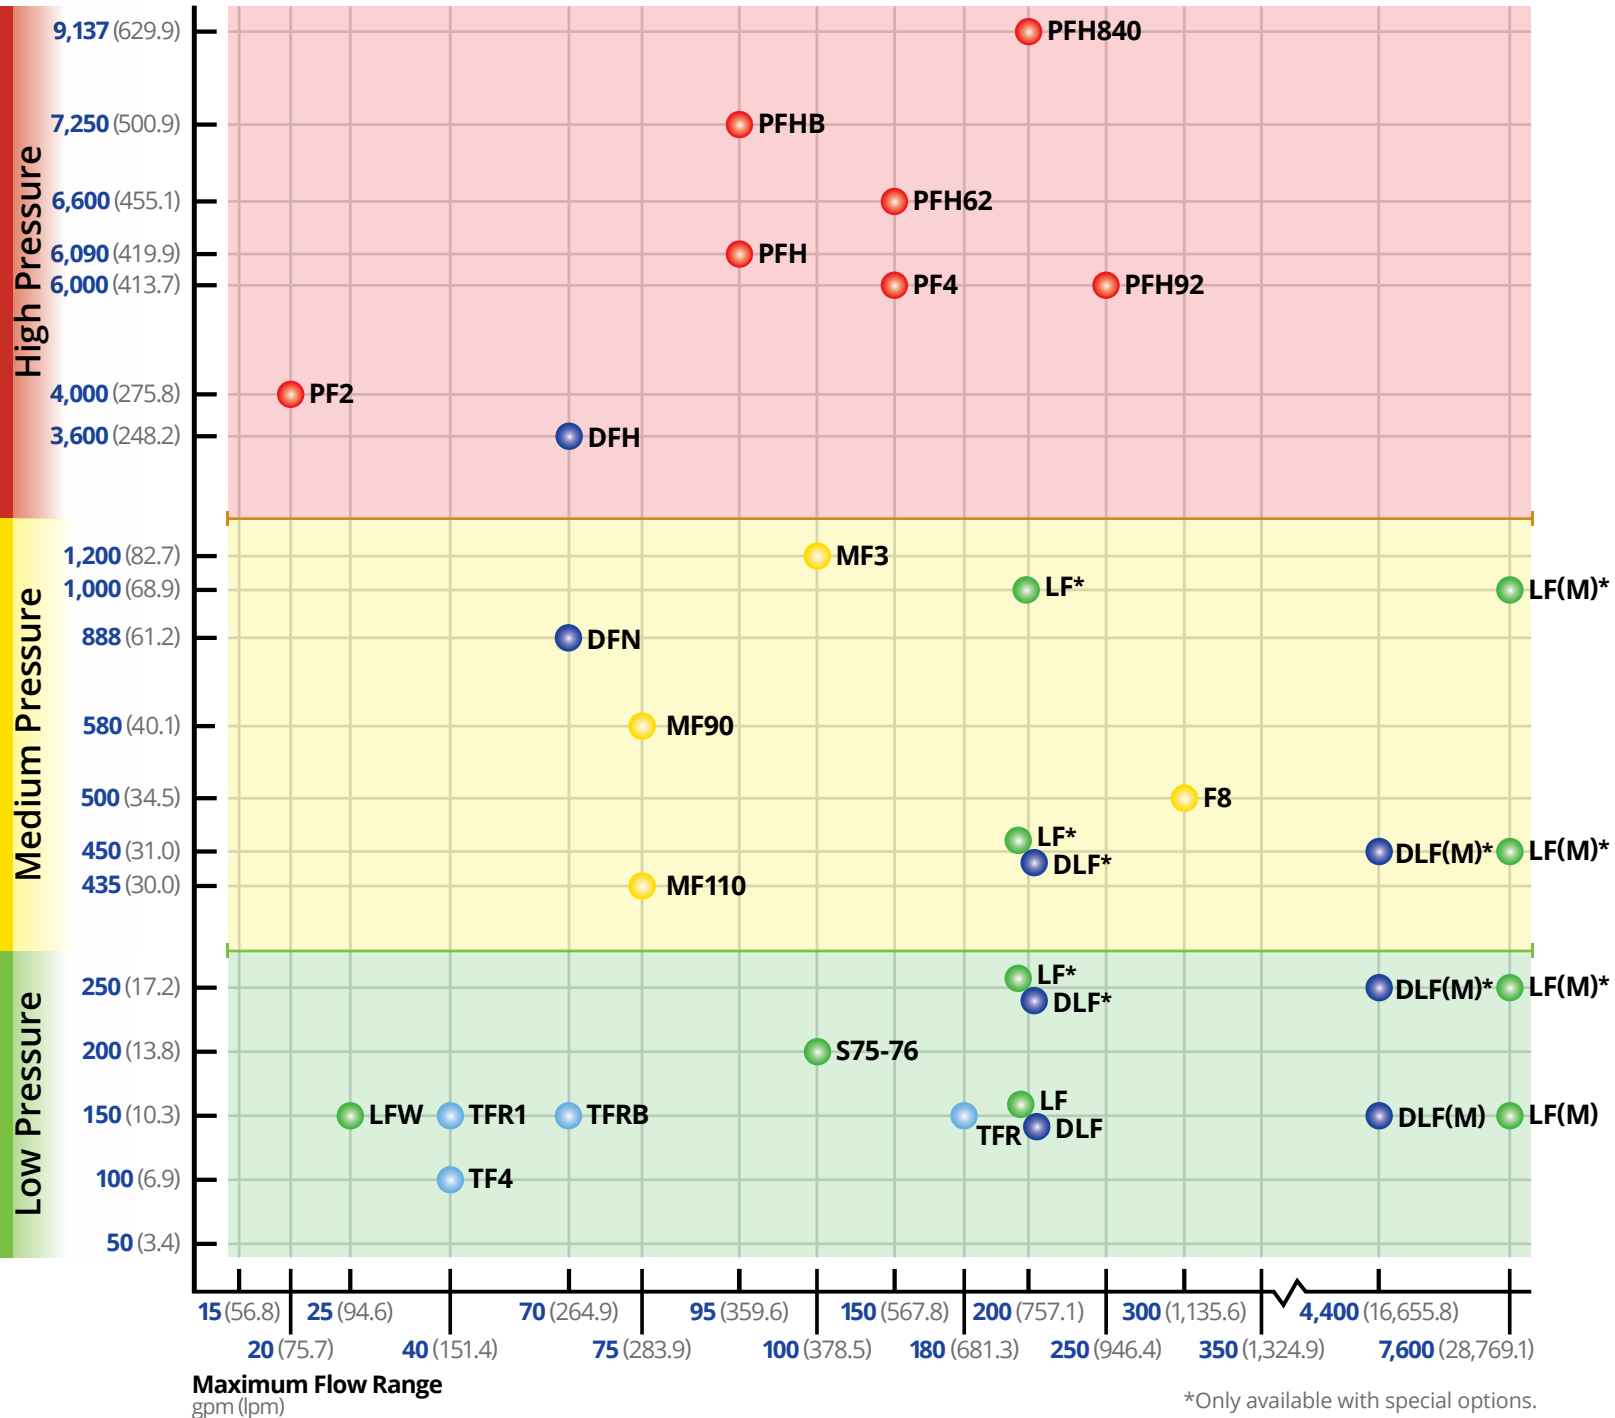

# Filter Assembly Pressure Chart

## Assembly Type Key

- High Pressure Assembly
- Medium Pressure Assembly
- Low Pressure Assembly
- In-tank Assembly
- Duplexes Assembly

Maximum Operating Pressure  
psi (bar)

\*Only available with special options.